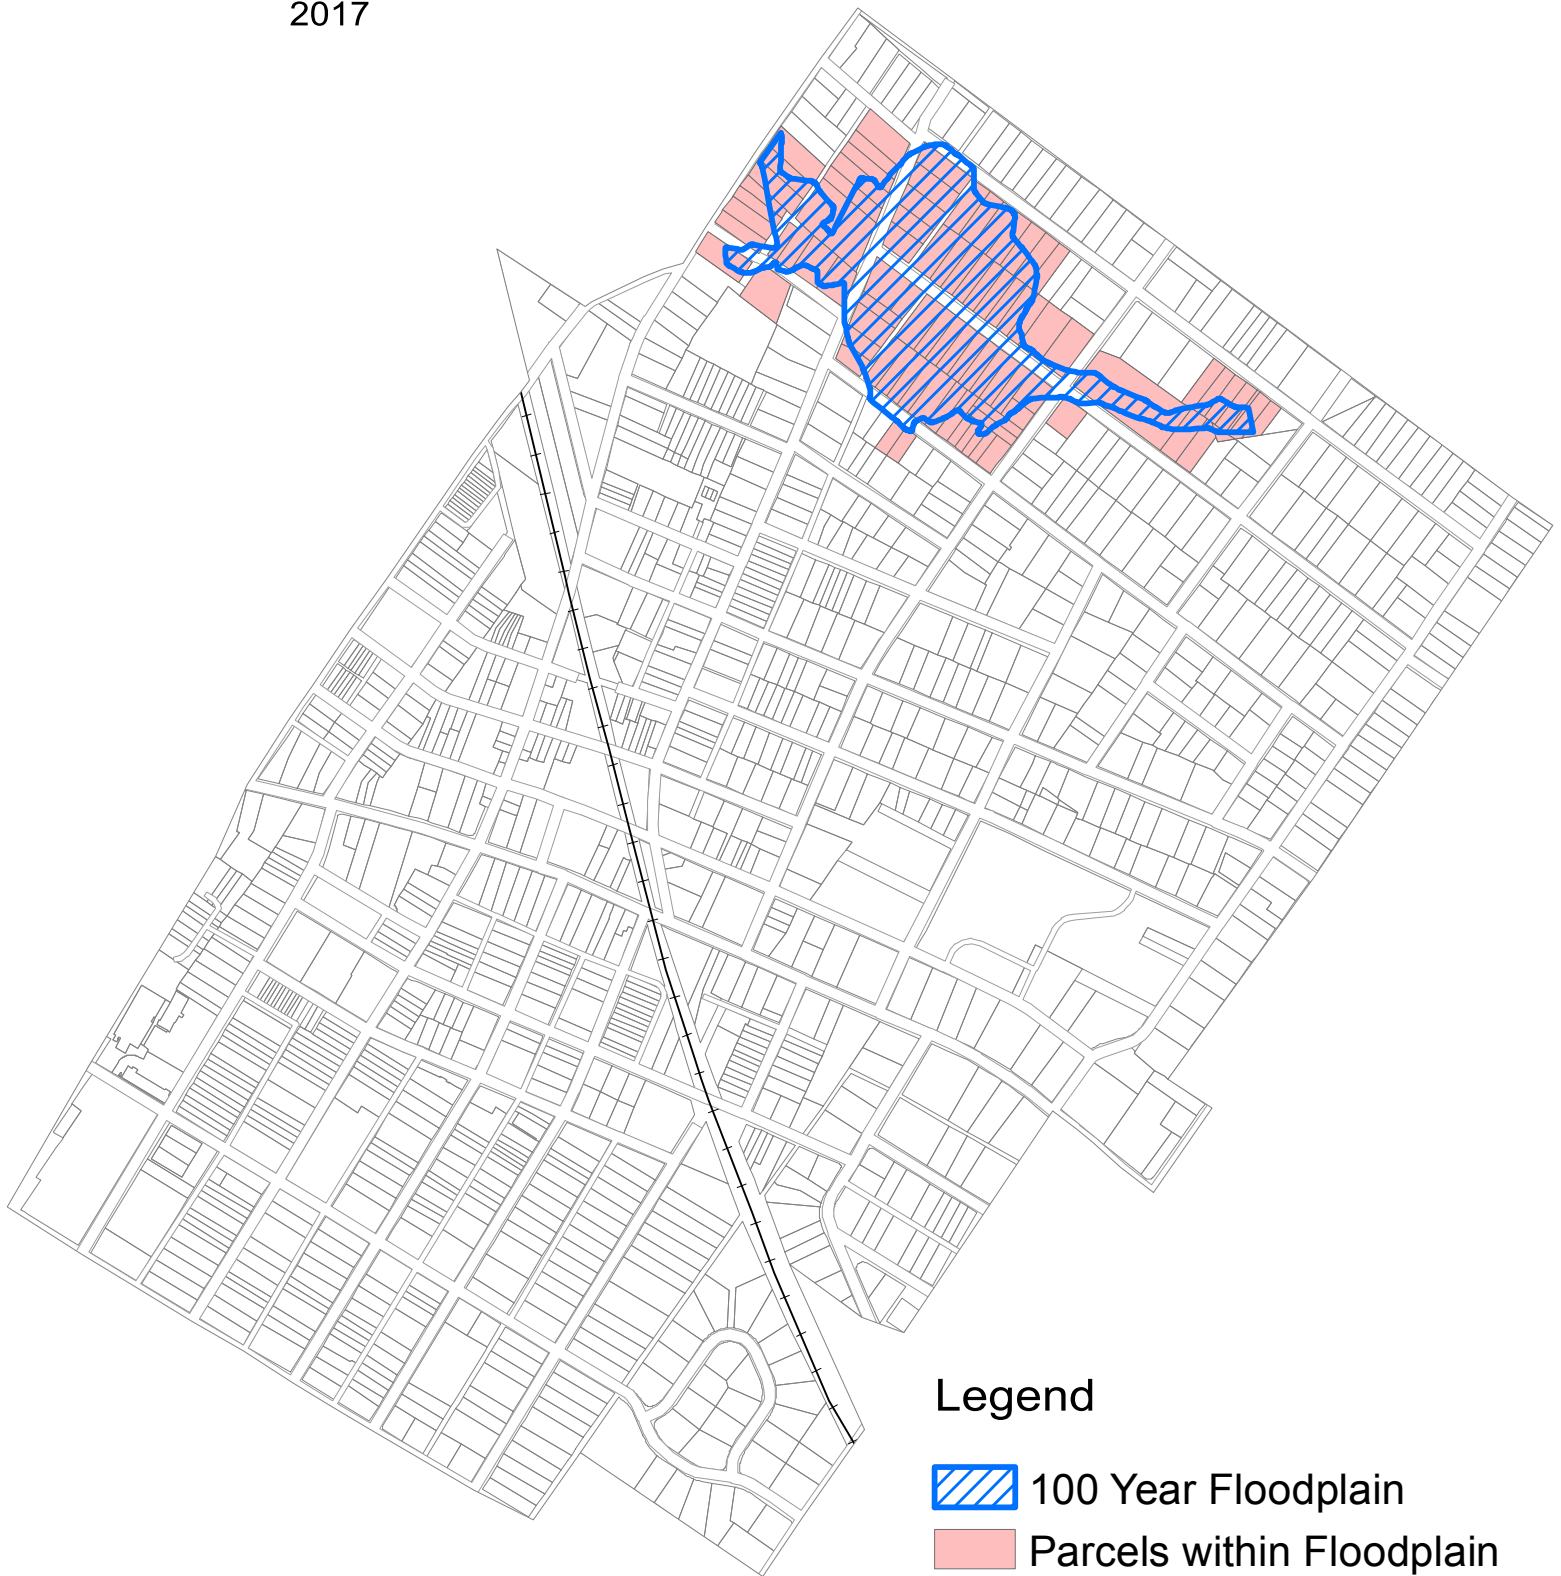

North Wales Borough
Montgomery County, Pennsylvania
Floodplain Conservation District
2017

Legend

-  100 Year Floodplain
-  Parcels within Floodplain

Please note: The Floodplain Conservation District is based off the 2015 FEMA flood insurance rate maps (FIRMs). This map is a general representation: final designation of flood affected properties should be determined by the Borough solicitor.